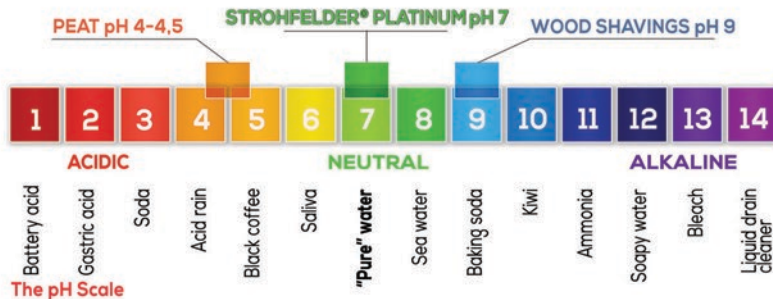

WOOD SHAVINGS

In Bales

- **X** pH VALUE 9
- **✓** Esthetics: Lightest color
- **X** Bad ammonia neutralization, smelly indoor climate
- **X** Dusty when applying
- **X** Medium difficult to keep the bedding clean
- **X** Bad ecological footprint
- **X** Can't be directly used as a fertilizer, decomposes in 6-7 months
- **X** Lightly heated/ dried
- **X** High risk of fungus, salmonella and other harmful bacteria

Absorbs **< 100%** of its own weight

STRAW

In Bales

- **✓** pH VALUE 7 = NEUTRAL
- **✓** Esthetics: Light color
- **X** NO ammonia neutralization, worst indoor climate
- **X** Dusty when applying
- **X** Difficult to keep the bedding clean
- **✓** Good ecological footprint
- **✓** Good fertilizer, decomposes in 3-4 months
- **X** Lightly heated/ dried
- **X** High risk of fungus, salmonella and other harmful bacteria

Absorbs **+50%** of its own weight

STROHFELDER® Platinum EXTRA FEIN

Innovative straw based bedding

- **✓** pH VALUE 7 = NEUTRAL
- **✓** Esthetics: Light color
- **✓** Very good ammonia neutralization, fresh and clean indoor climate
- **✓** Dust-free Cleaned during production process
- **✓** Easy to keep the bedding clean
- **✓** Perfect ecological footprint
- **✓** Perfect fertilizer, decomposes in 2-3 months
- **✓** Heat-treated at 120°C / 248° F
- **✓** Free of fungus, salmonella and other risk factors

Absorbs **+400%** of its own weight

WE EVEN DARE TO DECLARE THAT OVER A LONGER PERIOD, STROHFELDER® PLATINUM EXTRA FEIN WILL NOT COST YOU A PENNY, IF WE COMPARE THE COST OF BEDDINGS AND FARM INCOMES TODAY, WHEN OLD-FASHIONED BEDDING IS STILL IN USE!